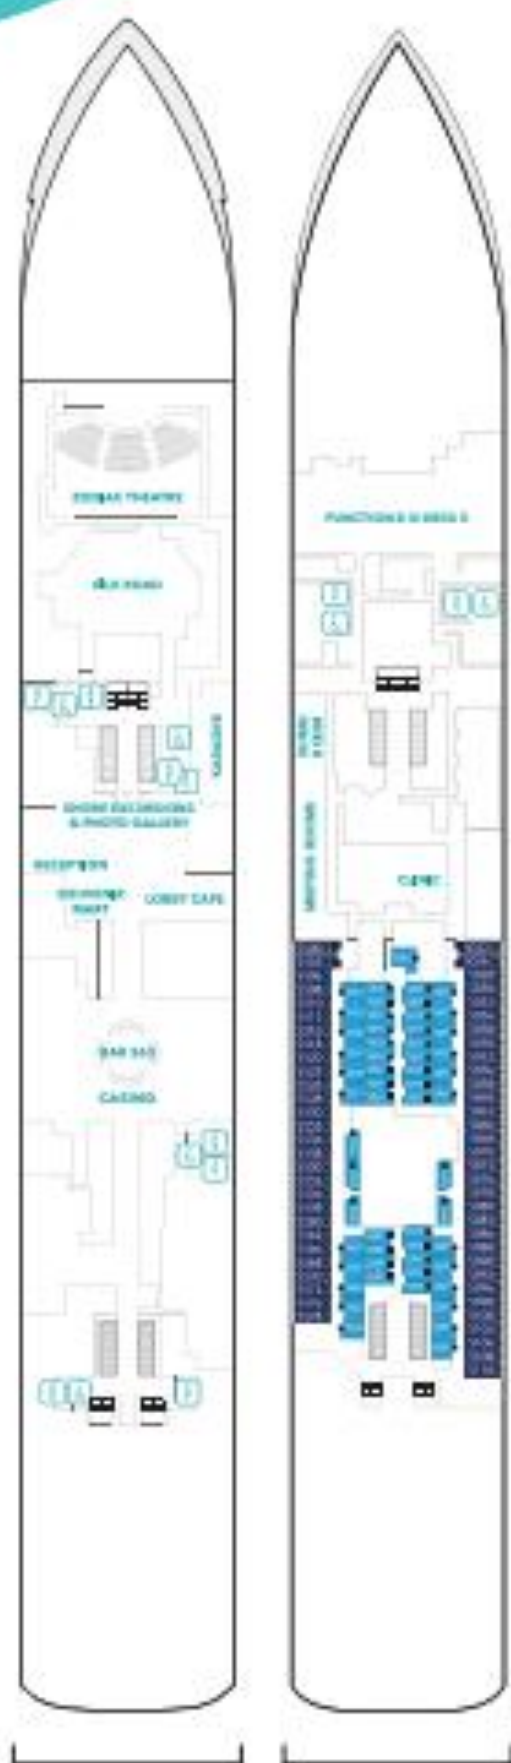

WIFI

Dream Cruises Concierge

Connect to Dream Cruises Wi-Fi to get more information for onboard entertainment, programmes, dining, excursion and more.

Download Our New App

Wifi Packages (in SGD)

	2 Nights	3 Nights	4 Nights	5 Nights
Standard (Full Cruise) - 1 Device	24	36	48	60
Standard (Full Cruise) - 2 Devices	42	63	84	105
Standard (Full Cruise) - 3 Devices	64	96	128	160
Standard (Full Cruise) - 4 Devices	82	123	164	205
Premium (Full Cruise) - 1 Device	36	54	72	90
Premium (Full Cruise) - 2 Devices	66	99	132	165
Premium (Full Cruise) - 3 Devices	100	150	200	250
Premium (Full Cruise) - 4 Devices	126	189	252	315

Standard: Connect to the internet at basic speeds *Premium: Connect to the internet at prime speeds*

DECK 11
 Western Spa, Fitness Centre,
 Suite, Battery Deck,
 Battery & Interior Staircases

DECK 10
 Suite, Battery Deck,
 Battery, Cinema &
 Interior Staircases

DECK 9
 Suite, Battery Deck,
 Battery, Cinema &
 Interior Staircases

DECK 8
 Suite, Battery Deck,
 Battery, Cinema &
 Interior Staircases

DECK 6

Main Lobby, Reception, Restaurant, Café, Lounges & Entertainment Venues

DECK 5

Meeting Rooms, Clinic, Gymnasium & Interior Staterooms

Restaurants & Bars 100%

Palm Court	19
Sun Deck Bar	17
Pool Deck Bar	16
The Lido*	16
The Oasis	15
Bar City	8
Bistro	8
Chef's Table	8
Dream Dining Room Upper*	8
Gelateria	8
Hot Pot	8
Umami	8
Blue Lagoon	7
Dream Dining Room Lower*	7
Red Lion	7
Bar 360	6
Lobby Café	6
Silk Road	6
Function & QR Deck 5	5