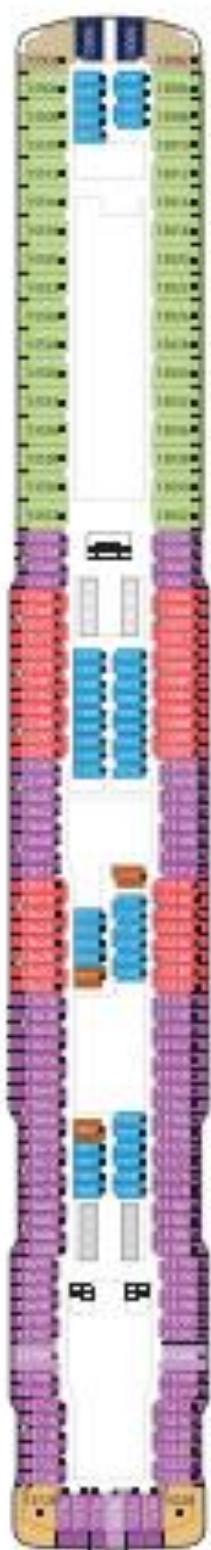

PALACE SUITE

From 37 - 40 sq.m
 Max Occupancy 4
 Deck 13 / 15 / 16 / 17
 1 Queen-size Bed + 1 Double Sofa Bed

PALACE DELUXE SUITE

From 41 sq.m
 Max Occupancy 4
 Deck 15
 1 Queen-size Bed + 1 Double Sofa Bed

PALACE DELUXE PREMIUM

From 41 - 61 sq.m
 Max Occupancy 4
 Deck 9 / 10 / 11 / 12 / 13 / 15
 1 King-size Bed + 1 Double Sofa Bed

PALACE PENTHOUSE

Approx. 56 - 115.4 sq.m
 Max Occupancy 4 - 6*
 Deck 13/16
 1 King-size Bed + 1 Double Sofa / 1 Queen-size Bed + 2 Double Sofa Beds / 1 Queen-size Bed + 1 Double Sofa Bed

WIFI

Dream Cruises Concierge

Connect to Dream Cruises Wi-Fi to get more information for onboard entertainment, programmes, dining, excursion and more.

Download Our New App

Wifi Packages (in SGD)

	2 Nights	3 Nights	4 Nights	5 Nights
Standard (Full Cruise) - 1 Device	24	36	48	60
Standard (Full Cruise) - 2 Devices	42	63	84	105
Standard (Full Cruise) - 3 Devices	64	96	128	160
Standard (Full Cruise) - 4 Devices	82	123	164	205
Premium (Full Cruise) - 1 Device	36	54	72	90
Premium (Full Cruise) - 2 Devices	66	99	132	165
Premium (Full Cruise) - 3 Devices	100	150	200	250
Premium (Full Cruise) - 4 Devices	126	189	252	315

Standard: Connect to the internet at basic speeds *Premium: Connect to the internet at prime speeds*

DECK 11
 Western Spa, Fitness Centre,
 Suite, Battery Deck,
 Battery & Interior Staircases

DECK 10
 Suite, Battery Deck,
 Battery, Cinema &
 Interior Staircases