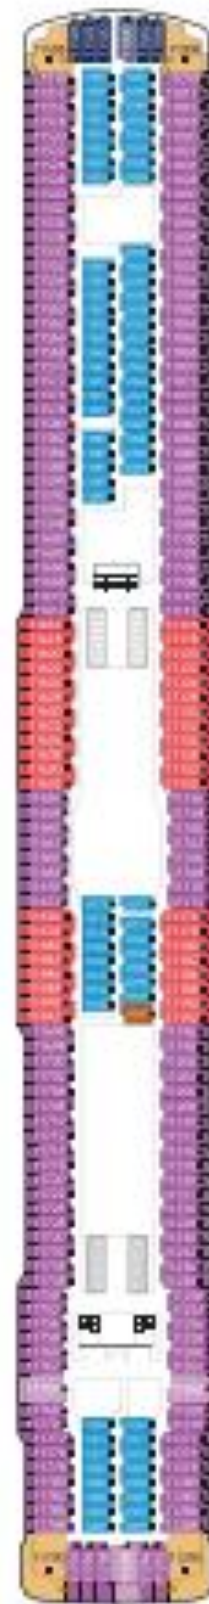

DECK 8
Suite, Battery Deck,
Battery, Cinema &
Interior Staircases